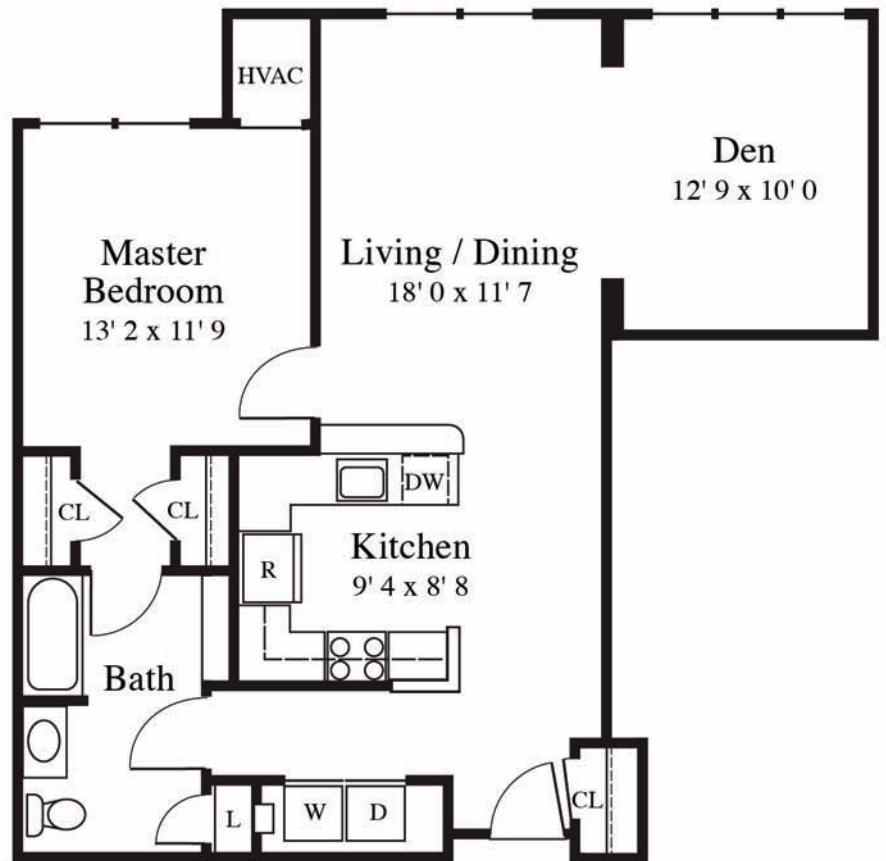

BEETHOVEN DELUXE

1 Bedroom 1 Bath

THE BEETHOVEN DELUXE

1 Bedroom 1 Bath

1,000 Square Feet

Large
Living/Dining Area

Den

Designer Kitchen

Granite Countertops &
Bar-style Serving Counter

Full Size
Washer & Dryer

Double Closets in
Master Bedroom

Extra Cabinet in
Master Bath

9-Foot Ceilings

A1B

RENTAL OFFICE
Two Park Square
Rahway, NJ 07065
732.381.5880
ParkSquareOnline.com

Floor plan and dimensions are approximate and subject to field variation. We reserve the right to make modifications in design, terms and products without notice or obligation. © 2010 Landmark at Rahway LLC 12.14.10