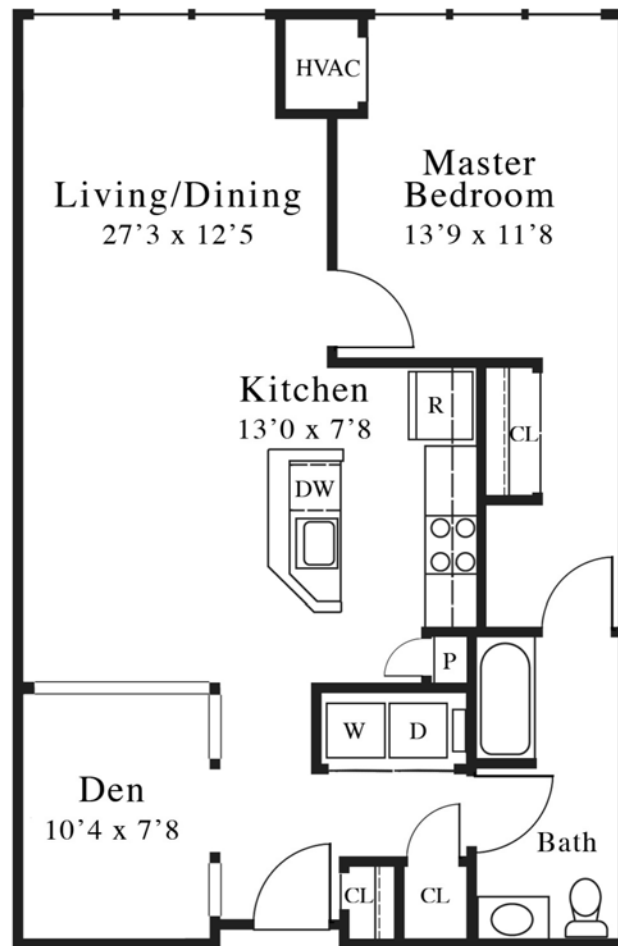

T H E B R U B E C K 1

1 Bedroom + Den

Features

990 Square Feet

1 Bedroom

1 Bath

Den

Large
Living/Dining Area

Designer Kitchen
with Pantry

Granite Countertops &
Bar-style Serving Counter

Full Size
Washer & Dryer

9-Foot Ceilings

A2dc

Irving Street, Rahway, NJ
ParkSquareOnline.com

*Floor plan and dimensions are approximate and subject to field variation.
We reserve the right to make modifications in design, terms and products
without notice or obligation. © 2008 Landmark at Rahway LLC 05.08.08*