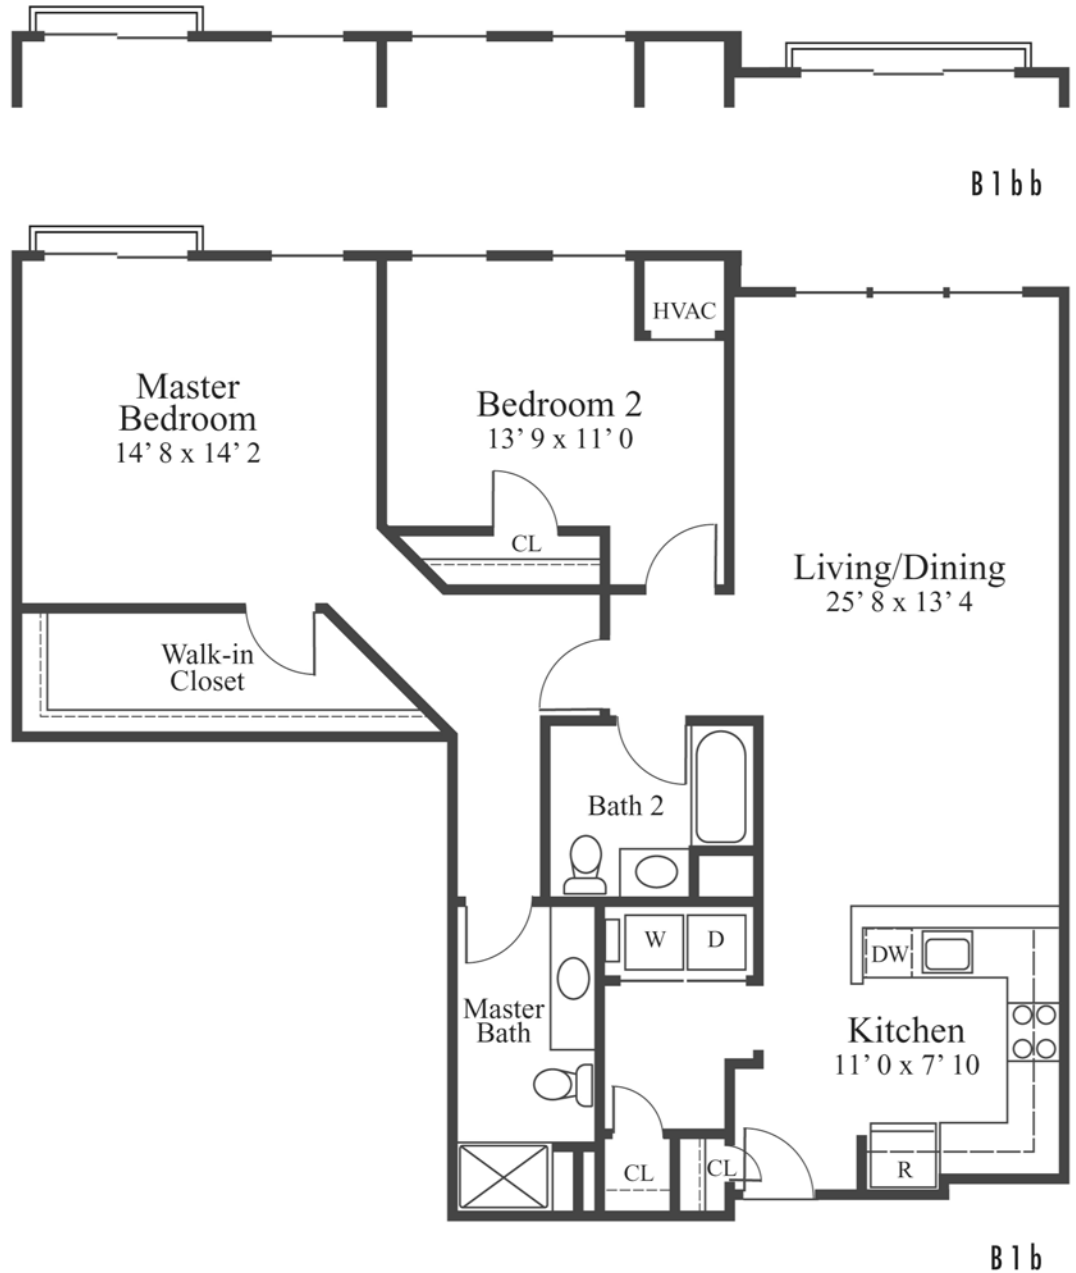

T H E E L L I N G T O N

2 Bedrooms

Features

1,375 Square Feet

2 Bedrooms

2 Full Baths

Large Living/Dining Area

Designer Kitchen

Granite Countertops & Bar-style Serving Counter

Full Size Washer & Dryer

Walk-in Closet in Master Bedroom

9-Foot Ceilings

With 2 Balconettes

Irving Street, Rahway, NJ
ParkSquareOnline.com

Floor plan and dimensions are approximate and subject to field variation. We reserve the right to make modifications in design, terms and products without notice or obligation. © 2008 Landmark at Rahway LLC 05.08.08